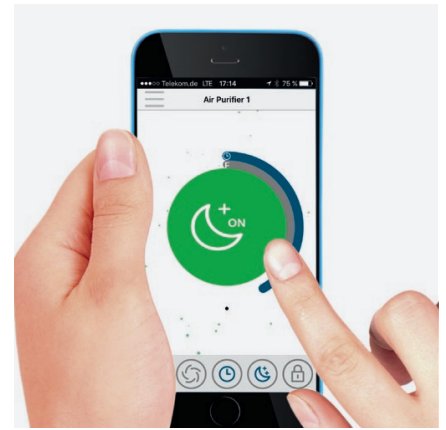

IDEAL

pure air. pure life.

HIGH-QUALITY CONTROL PANEL

Control in an intuitive and comfortable way. Functions: on/off, automatic/manual/turbo, timer, night mode.

COLOUR CODES INDICATE THE AIR QUALITY

The current air quality is indicated in a three-colour code via LED. Depending on the air quality, in the automatic mode, the intelligent process controller regulates the cleaning performance and controls the filter.

APP „IDEAL AIR PRO“

Enabling further control and survey of your device. Available at Google Play & Apple App Store

360° MULTI LAYER FILTER

The high performance 360° filter consists of a fine mesh prefilter, true HEPA filter and a layer with a very high activated carbon portion. Due to the circular design, the whole filter surface is optimally utilized.