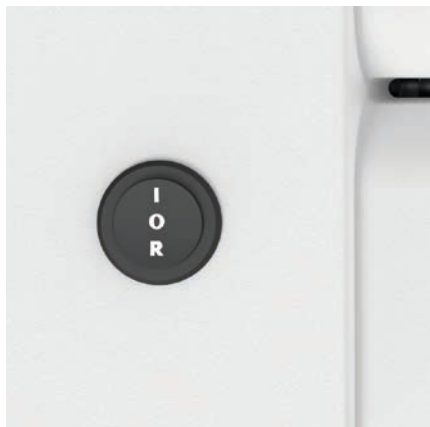

IDEAL SHREDCAT 8200

Features

CONTROL PANEL

The multifunction switch for start/stop (off) and reverse makes the device easy to operate.